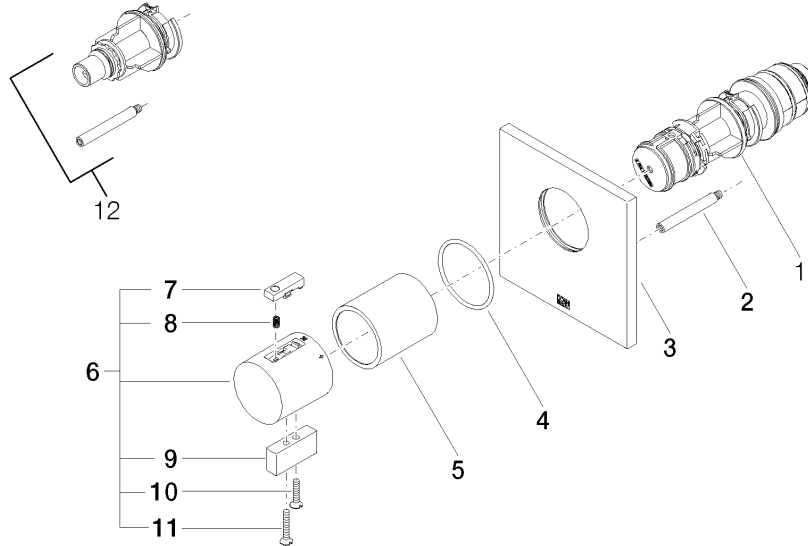

Required miscellaneous

xTOOL Concealed thermostat module without volume control - 35 503 970 90
 •max. recess depth 160 mm
 •min. recess depth 95 mm

Recommended miscellaneous

xGRID Attachment set for integrating in the dry wall construction - 12 340 970 90

Required miscellaneous

xGRID Installation track 555 mm - 12 360 970 90

36 501 985
mm [inches]

Certificates

WRAS_2011026.

DVGW_DW-
6512DN0706.

LGA_29930.

LGA_29932.

36 501 985

Spare parts list

No.	Item Number	Name	Quantity used	Delivery time
1	90 15 02 063 00 90	cartridge	1	2
2	90 31 09 095 00 90	bar	1	2
3	09 11 02 196-28	cover	1	60
4	90 14 10 049 00 90	seal	1	2
5	90 21 02 112 00-28	sleeve	1	20
6	04 17 33 006 00-28	handle	1	60
7	90 21 33 011 00-13	handle	1	2
8	90 16 02 027 00 90	spring	1	2
9	09 20 33 006-28	handle	1	20
10	09 30 30 159-28	screw	1	20
11	09 30 30 160-28	screw	1	20
12	12 178 970 90	Extension 46 mm -	1	2